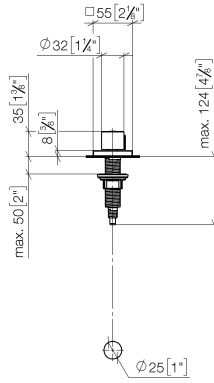

Strainer waste with control handle - Matte Black

LOT

10 711 970

- control for single basin
- including adapter for Bowden cable

Fits LOT

	Matte Black	10 711 970-33
	Chrome	10 711 970-00
	Brushed Platinum	10 711 970-06
	Platinum	10 711 970-08
	Durabrand (23kt Gold)	10 711 970-09
	Dark Chrome	10 711 970-19
	Brushed Durabrand (23kt Gold)	10 711 970-28
	Brushed Champagne (22kt Gold)	10 711 970-46
	Champagne (22kt Gold)	10 711 970-47
	Brushed Chrome	10 711 970-93
	Brushed Dark Platinum	10 711 970-99

10 711 970

mm [inches]

Strainer waste with control handle - Matte Black

LOT

10 711 970

Parts for other finishes can be found here: [Chrome](#)

Spare parts list

No.	Item Number	Name	Quantity used	Delivery time
1	09 20 97 030-33	handle	1	2
2	90 12 12 002 00 90	fixing cap	1	2
3	09 27 87 007-33	rosette	1	2
4	90 14 10 043 00 90	seal	1	2
5	09 14 10 042 90	seal	1	2
6	09 29 06 087-33	spindle	1	-
Spare part can no longer be ordered, please order the replacement item				
7	04 30 01 029 00 90	adaptor	1	2
8	09 24 03 175 90	adaptor	1	2
9	09 11 10 073-07	connection	1	30
10	09 11 10 074-07	connection	1	30
11	09 11 10 079-07	connection	1	30
12	09 30 11 087 90	disc	1	2
13	09 23 30 024-07	nut	1	30